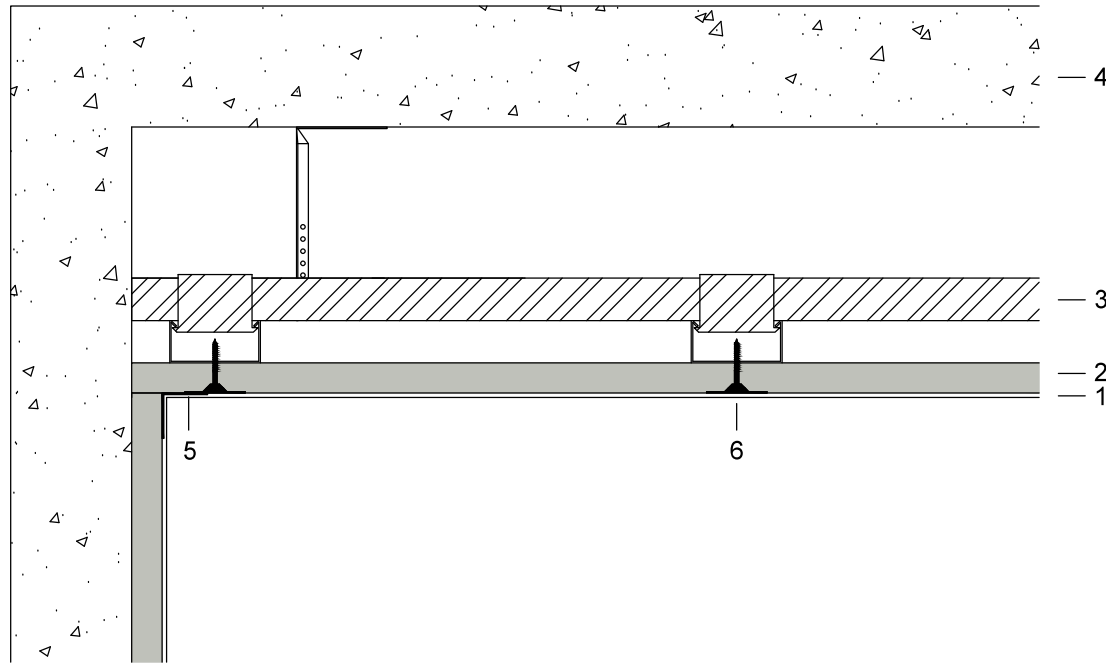

TYPE E - Suspended installation, "direct to grid"

\*Internal corner

1. fade® acoustic plaster
2. Acoustic board
3. Suspended grid system
4. Existing ceiling
5. PVC corner profile
6. Special steel washer